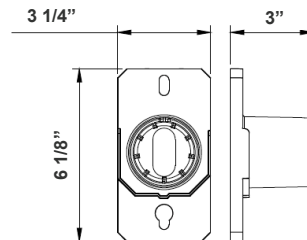

LFX-ASA
Adjustable Straight Arm
3 1/3" x 7 7/8"

LFX-SF + LFX-PASF
Pole Adapter for Slip Fitter
6 1/8" x 3 1/4" x 3"

LFX-EXT
Straight Arm
3 1/3" x 6 3/4" x 4 3/8"

LFX-TR-B
U Bracket
13 1/2" x 12"

LFX-YK
Yoke
5 3/4" x 6" x 2"