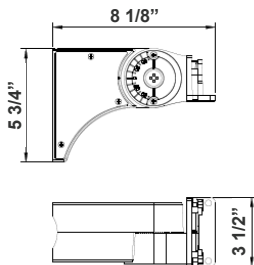

2.LFXPRO-XL-150-300W-MCTP (For LFXPRO 300W MCTP fixture 120-277V)
WEC-8RC (Remote Control)

ACCESSORIES:

WEC-8RC

Factory-Installed Options:

OPT-SEN-3MR-3

OPT-3MPC

OPT-EM-OD2EXT

Mounting Options:

LFX-ASA
Adjustable Straight Arm
3 1/3" x 7 7/8"

LFX-SF + LFX-PASF
Pole Adapter for Slip Fitter
6 1/8" x 3 1/4" x 3"

LFX-EXT
Straight Arm
3 1/3" x 6 3/4" x 4 3/8"

LFX-TR-B
U Bracket
13 1/2" x 12"

LFX-YK
Yoke
5 3/4" x 6" x 2"