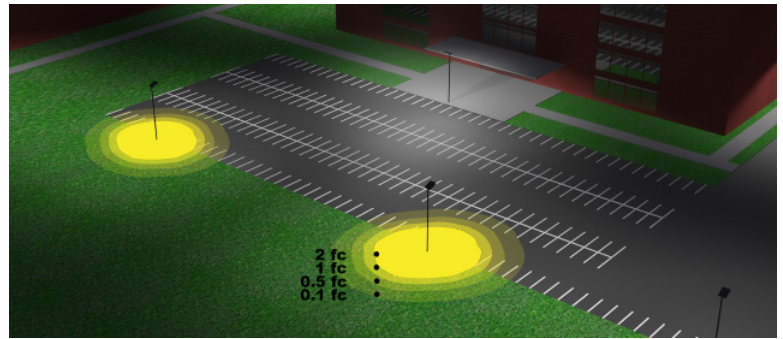

Area 65'x 75' Mounting Height: 20'