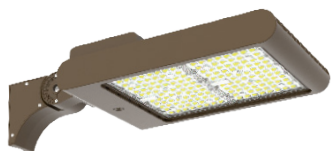

2.LFXPRO-XL-150-300W-MCTP (For LFXPRO 300W MCTP fixture 120-277V)
WEC-8RC (Remote Control)

ACCESSORIES:

WEC-8RC

Factory-Installed Options:

OPT-SEN-3MR-3

OPT-3MPC

OPT-EM-OD2EXT

Mounting Options:

LFX-ASA
Adjustable Straight Arm
3 1/3" x 7 7/8"

LFX-SF + LFX-PASF
Pole Adapter for Slip Fitter
6 1/8" x 3 1/4" x 3"

LFX-EXT
Straight Arm
3 1/3" x 6 3/4" x 4 3/8"

LFX-TR-B
U Bracket
13 1/2" x 12"

LFX-YK
Yoke
5 3/4" x 6" x 2"