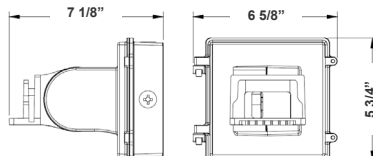

LFX-SF
Slip Fitter
3 1/3" x 7 7/8"