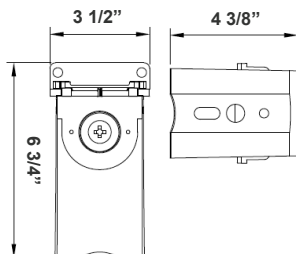

2.LFXPRO-XL-150-300W-MCTP (For LFXPRO 300W MCTP fixture 120-277V)
WEC-8RC (Remote Control)

ACCESSORIES:

WEC-8RC

Factory-Installed Options:

OPT-SEN-3MR-3

OPT-3MPC

OPT-EM-OD2EXT

Mounting Options:

LFX-ASA
Adjustable Straight Arm
3 1/3" x 7 7/8"

LFX-SF + LFX-PASF
Pole Adapter for Slip Fitter
6 1/8" x 3 1/4" x 3"

LFX-EXT
Straight Arm
3 1/3" x 6 3/4" x 4 3/8"

LFX-TR-B
U Bracket
13 1/2" x 12"

LFX-YK
Yoke
5 3/4" x 6" x 2"