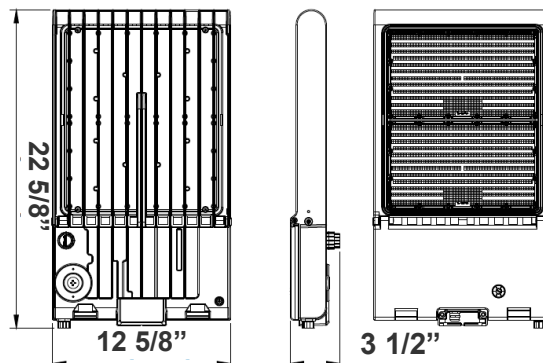

Type: _____

22 5/8"(L) x 12 5/8"(W) x 3 1/2"(H)

Ideal for general site lighting, alleys, loading docks, doorway, pathway, and parking areas.

Features

- LED Flood Light
- With snap-on & bolt mounting options for one-person installations.
- Select a mounting option (Sold separately)
- 70,000 Hours Rated Life
- 7-Year Warranty
- Optic Lens Type: III
- Multi-CCT & Multi-Power - The Switches are on the Bottom of the Fixture

Technical Specifications

Electrical:

- Voltage: 100-277V AC 50/60Hz
- Wattage: 150W/ 200W/ 240W/ 300W
- Power Factor: >0.9
- Output Current: 0.25A
- Efficacy: 125 LPW
- THD: <20%

Mechanical:

- Housing: Die-cast Aluminum Housing with Powder Coat Finish (Dark Bronze)
- 10KV Lightning Surge Protection
- Operating Temperature: -40°F to 104°F
- IP Rating: IP65
- Suitable for Wet Locations
- Effective projected areas (EPA's) are:
 - Front = 0.38 square feet
 - Side = 0.30 square feet
 - Face = 1.05 square feet