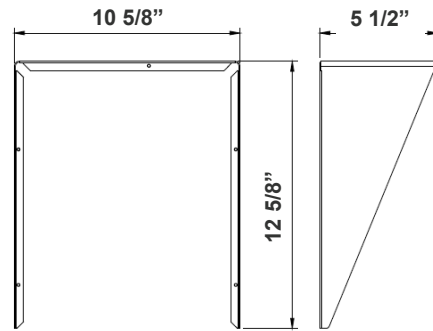

LFX-ASA
Adjustable Straight Arm
3 1/3" x 7 7/8"

LFX-SF + LFX-PASF
Pole Adapter for Slip Fitter
6 1/8" x 3 1/4" x 3"

LFX-EXT
Straight Arm
3 1/3" x 6 3/4" x 4 3/8"

LFX-TR-B
U Bracket
13 1/2" x 12"

LFX-YK
Yoke
5 3/4" x 6" x 2"

LFX-AWB
Adjustable Wall Junction Box
7 1/8" x 6 5/8" x 5 3/4"

LFX-SF
Slip Fitter
3 1/3" x 7 7/8"

Color Options: LFXPRO-XL-150-300W-MCTP
 Custom Color Available

Black Silver White **Dark Bronze** Green Red Yellow
 Default color

Shroud & Wire Guard:

LF-SHROUD-B
 Shroud
 12 5/8" x 10 5/8" x 5 1/2"
 Can be painted

LF-SHROUD-E
 Full-Glare Shroud
 12 3/4" x 10 5/8" x 5 1/2"
 Can be painted

LFXPRO-WG-B
 Wire Guard
 Can be painted

COLOR CHART: * Choose from one of our Premium Colors with no set-up fee.