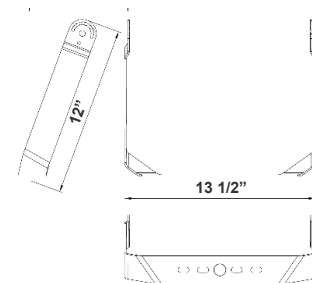

LFX-ASA
Adjustable Straight Arm
3 1/3" x 7 7/8"

LFX-SF + LFX-PASF
Pole Adapter for Slip Fitter
6 1/8" x 3 1/4" x 3"

LFX-EXT
Straight Arm
3 1/3" x 6 3/4" x 4 3/8"

LFX-TR-B
U Bracket
13 1/2" x 12"

LFX-YK
Yoke
5 3/4" x 6" x 2"