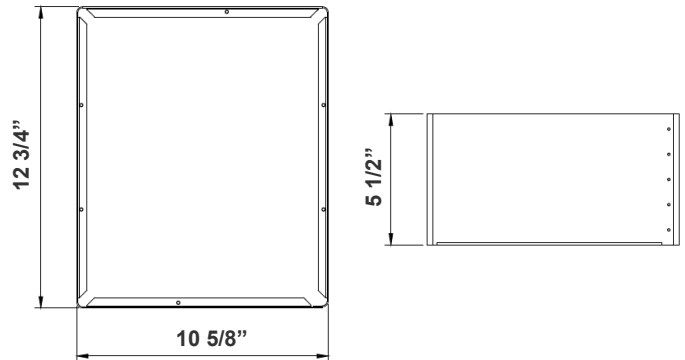

LFXPRO-WG-B
Wire Guard
Can be painted