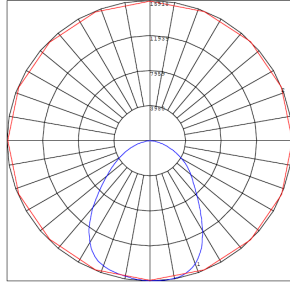

Photometrics: LFXPRO-XL-150-300W-MCTP

TYPE III

BUG Rating: B4-U0-G1

Area 65'x 75' Mounting Height: 20'

Other Views:

Side View

Front View

Back View