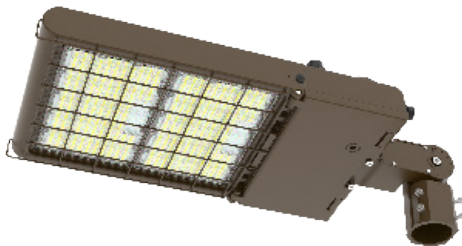

LFXPRO-WG-B
Wire Guard
Can be painted