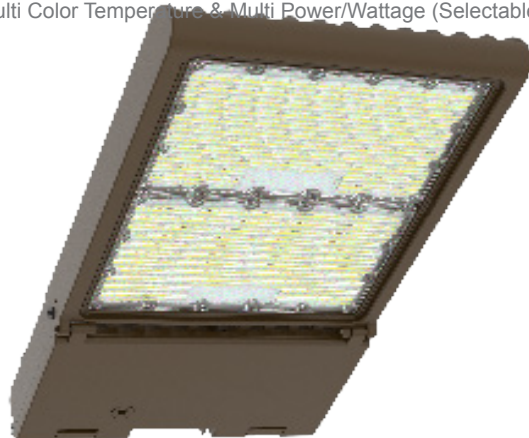

LFXPRO SERIES Outdoor Lighting

LFXPRO-XL-150-300W-MCTP

POWER & CCT ADJUSTABLE FLOOD/AREA LIGHT

MCTP Multi Color Temperature & Multi Power/Wattage (Selectable)

Customer Name: _____

Project Name: _____

Note: _____

Type: _____

22 5/8"(L) x 12 5/8"(W) x 3 1/2"(H)

Ideal for general site lighting, alleys, loading docks, doorway, pathway, and parking areas.

Features

- LED Flood Light
- With snap-on & bolt mounting options for one-person installations.
- Select a mounting option (Sold separately)
- 70,000 Hours Rated Life
- 7-Year Warranty
- Optic Lens Type: III
- Multi-CCT & Multi-Power - The Switches are on the Bottom of the Fixture

Technical Specifications

Electrical:

- Voltage: 100-277V AC 50/60Hz
- Wattage: 150W/ 200W/ 240W/ 300W
- Power Factor: >0.9
- Output Current: 0.25A
- Efficacy: 125 LPW
- THD: <20%

Mechanical:

- Housing: Die-cast Aluminum Housing with Powder Coat Finish (Dark Bronze)
- 10KV Lightning Surge Protection
- Operating Temperature: -40°F to 104°F
- IP Rating: IP65
- Suitable for Wet Locations
- Effective projected areas (EPA's) are:
 - Front = 0.38 square feet
 - Side = 0.30 square feet
 - Face = 1.05 square feet

Lighting:

- Dimmable: 0~10V
- Solid State Lighting technology for long life, no Maintenance needed and High-Efficiency
- Lens Type: Optical TYPE III Lens, High Light Transmittance PC, Anti-UV and Flame Resistant
- Cord Type: 3.2' SJTW 18/3 AWG cable
- Total lumens: 38000LM Max.
- Color temperature: 3000K/ 4000K/ 5000K/ 5700K
- Color rendering index: CRI ≥ 70
- Beam Angle: 90°x 120°