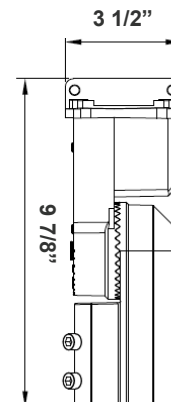

Sample Ordering

Model   Size   Min. Wattage Max. Wattage Color Temp.

LFXPRO - XL - 150 - 300W - MCTP

Accessories Options

Blank = No Option For Accessories

WEC-8RC = Optional Motion Sensor Remote Control

Factory-Installed Options

Blank = No Option For Accessories

OPT-EM-OD2EXT = Emergency Battery Backup

OPT-3MPC = Microwave Photocell with a 1/2" threaded

OPT-SEN-3MR-3 = Programmable Microwave BI-Level Sensor

Example:

1.LFXPRO-XL-150-300W-MCTP (For LFXPRO 300W MCTP fixture 120-277V)

2.LFXPRO-XL-150-300W-MCTP (For LFXPRO 300W MCTP fixture 120-277V)
WEC-8RC (Remote Control)

ACCESSORIES:

Factory-Installed Options:

Mounting Options: