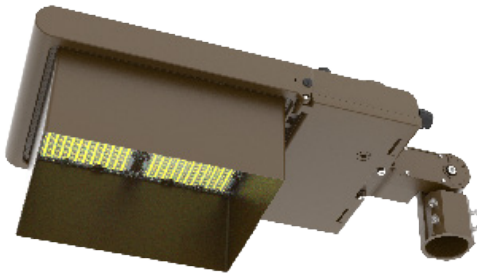

LF-SHROUD-E
Full-Glare Shroud
12 3/4" x 10 5/8" x 5 1/2"
Can be painted