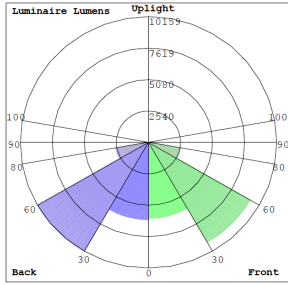

Lighting:

- Dimmable: 0~10V
- Solid State Lighting technology for long life, no Maintenance needed and High-Efficiency
- Lens Type: Optical TYPE III Lens, High Light Transmittance PC, Anti-UV and Flame Resistant
- Cord Type: 3.2' SJTW 18/3 AWG cable
- Total lumens: 38000LM Max.
- Color temperature: 3000K/ 4000K/ 5000K/ 5700K
- Color rendering index: CRI ≥ 70
- Beam Angle: 90°x 120°

Photometrics: LFXPRO-XL-150-300W-MCTP

TYPE III

BUG Rating: B4-U0-G1

Area 65'x 75' Mounting Height: 20'

Other Views:

Side View

Front View

Back View