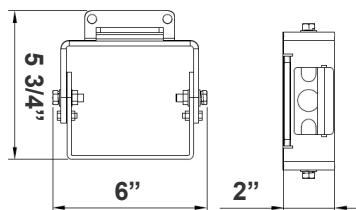

LFX-ASA
Adjustable Straight Arm
3 1/3" x 7 7/8"

LFX-SF + LFX-PASF
Pole Adapter for Slip Fitter
6 1/8" x 3 1/4" x 3"

LFX-EXT
Straight Arm
3 1/3" x 6 3/4" x 4 3/8"

LFX-TR-B
U Bracket
13 1/2" x 12"

LFX-YK
Yoke
5 3/4" x 6" x 2"